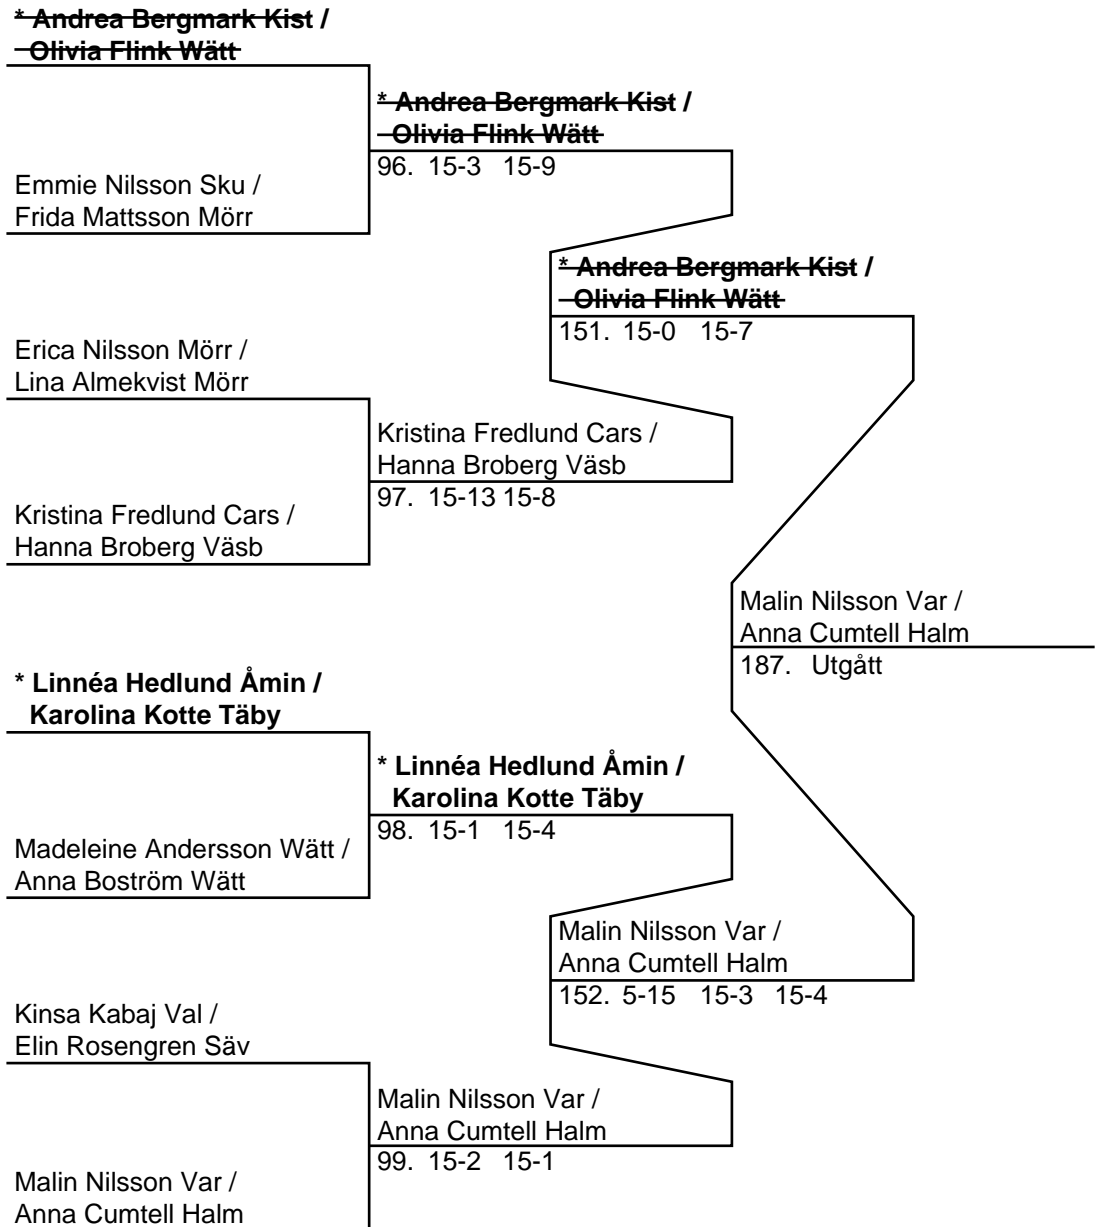

Dam Dubbel U15 (17 par, 16 matcher)

Dam Dubbel U15 (Del-cup-schema: 1)